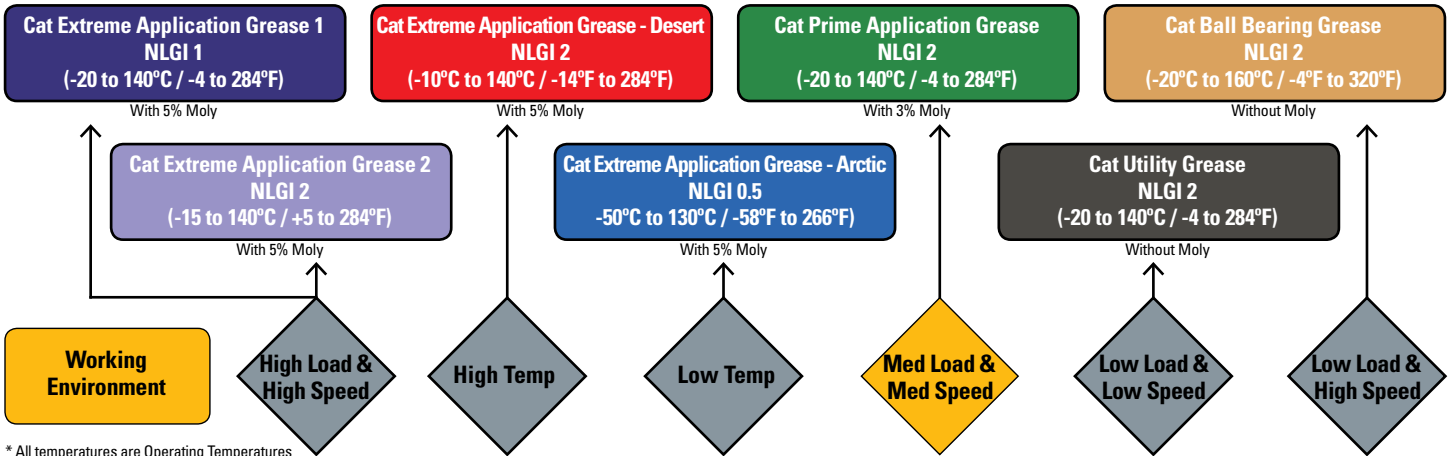

Cat® Prime Application Grease

Grease Selection Guide

* All temperatures are Operating Temperatures

Typical Properties	
NLGI	2
Color	Gray Black
Molybdenum Disulfide, %	3
Operating Temperature Range, °C	-20 to +140
Operating Temperature Range, °F	-4 to +284
Base Oil Type	Mineral
ASTM D445 Base Oil Viscosity 40°C, mm²/s	320
Thickener Type	Lithium Complex
ASTM D2265 Dropping point, °C	260
ASTM D217 Penetration, worked 60, mm/10	280
ASTM D1831 Roll stability, penetration change, mm/10	-3
ASTM D2266 4 Ball wear, scar diameter, mm	0.47
ASTM D2596 4 Ball weld load, kg	400
ASTM D1743 Rust prevention	Pass
ASTM D4048 Copper corrosion	1A
ASTM D1264 Water wash-out, 79°C, mass %	6

The values shown are typical values and should not be used as quality control parameters to either accept or reject product. Specifications are subject to change without notice.

Recommended Use

Cat Prime Application Grease is recommended for grease fittings and lubrication points in medium-load, medium-speed applications where operating temperatures range from -20°C to +140 °C (-4°F to +284 °F).

Health and Safety

For information on proper use for health, safety and environment, please refer to the Material Safety Data Sheet (MSDS). Read and understand the MSDS before using this product. Always observe good hygiene measures. For a copy of the MSDS, contact us or visit the web at www.catmsds.com.

CAT DEALERS DEFINE WORLD-CLASS PRODUCT SUPPORT.

We offer you the right parts and service solutions, when and where you need them.

The Cat Dealer network of highly trained experts keeps your fleet up and running to maximize your equipment investment.